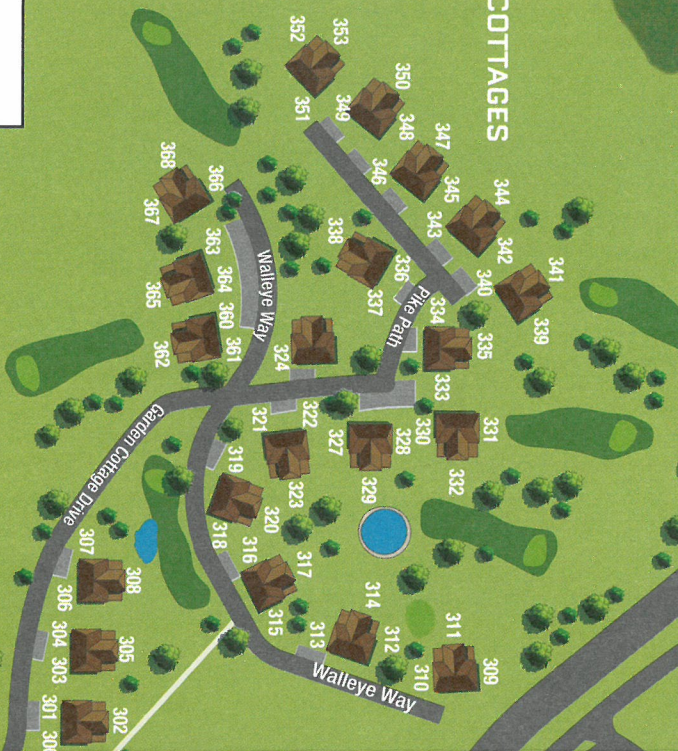

GARDEN COTTAGES

- 1 Main Lodge
- 2 North
- 3 NorthPark Rec Center
- 4 Chapel
- 5 Gull Lake Center
- 6 Norway Center
- 7 Indoor Pool & Fitness Center
- 8 History House
- 9 Waterfront Office
- 10 Grand Outfitters
- 11 Kid's Club
- 12 Glacial Waters Spa
- 13 Chocolate Ox
- 14 The Pines Golf Course
- 15 Tennis/Pickleball Courts
- 16 Sand Volleyball Courts
- 17 Garden Park
- P Guest Parking

DINING

- 1 Char Craft Steaks
- 2 On The Rocks
- 3 Northwoods Pub
- 4 Cru
- 5 Crust Pizza
- 6 Freddy's Sports Grill
- 7 Tanque Verde Cantina
- 8 Preserve Pub

LINDEN COTTAGES

Gull Lake

- THE MAIN LODGE**
- ▲ Front Desk
 - ▲ Lodge Rooms 1-12
 - ▲ CHAR Craft Steaks
 - ▲ Northwoods Pub
 - ▲ Grand Outfitters
 - ▲ Headwaters Private Dining
 - ▲ Heritage Room
 - ▲ Game Room

529 528 527
519 518 517
526 525 524
516 515 514
523 522 521
513 512 511